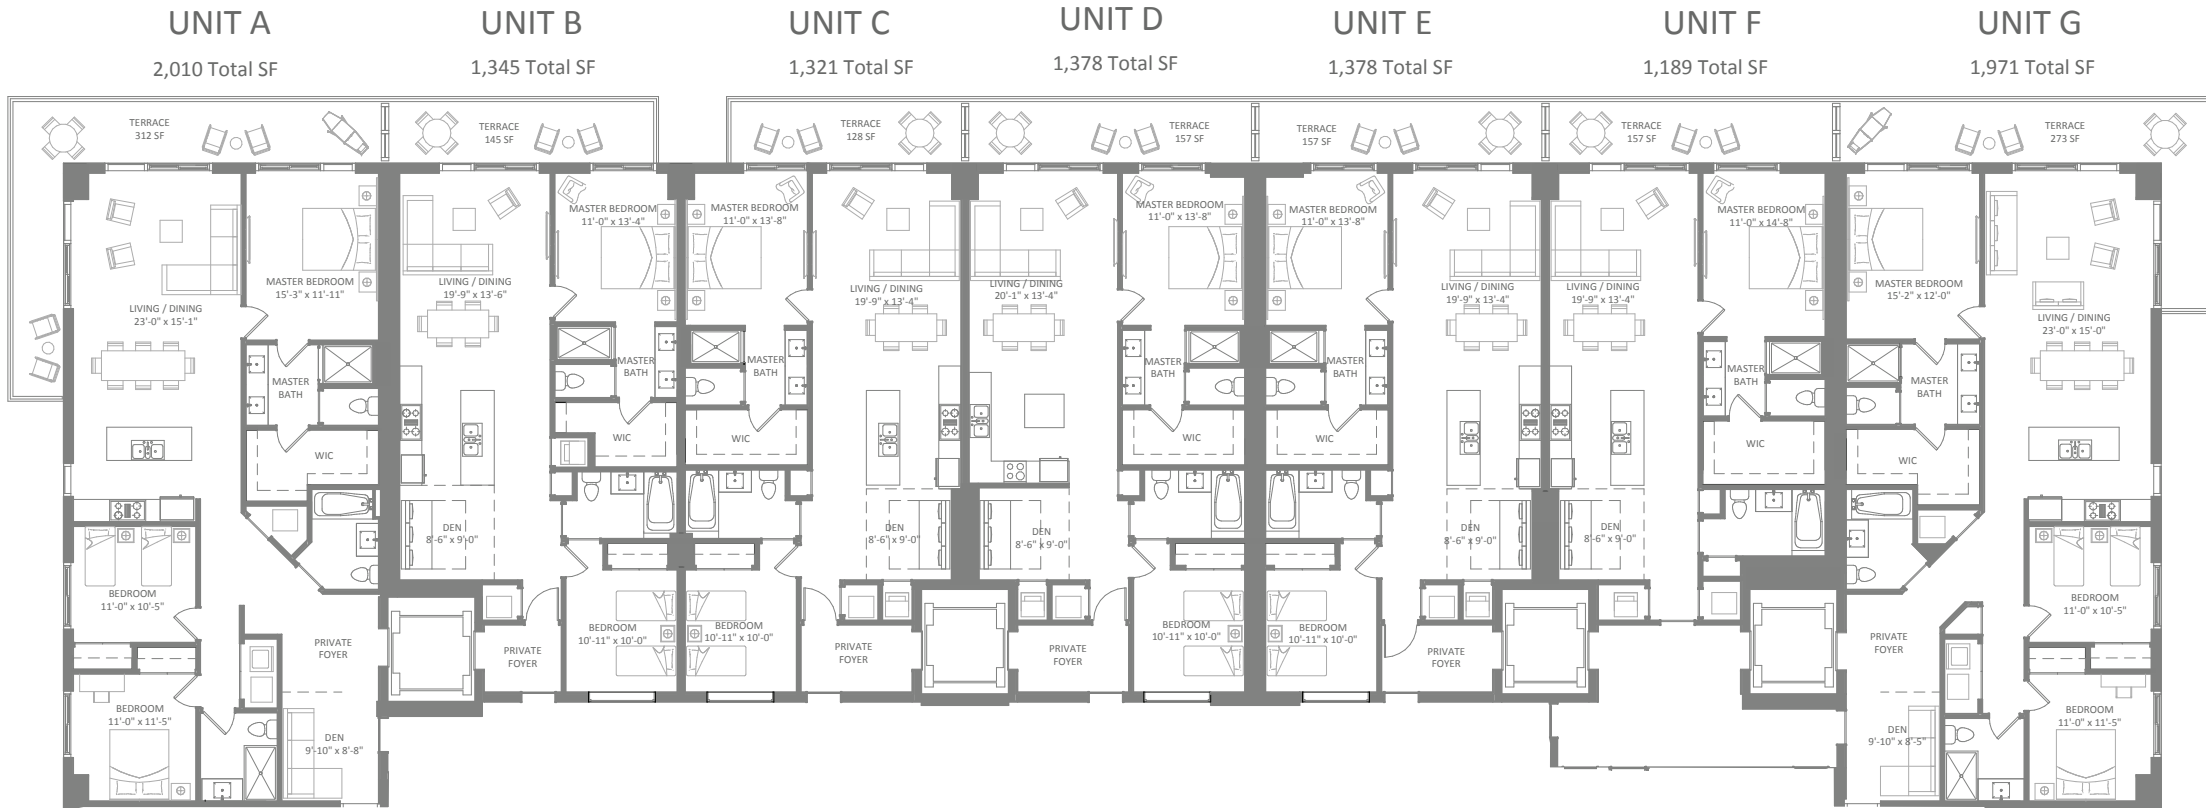

# THE HARBOUR

## SOUTH TOWER - KEY PLAN

Total square footage includes terrace